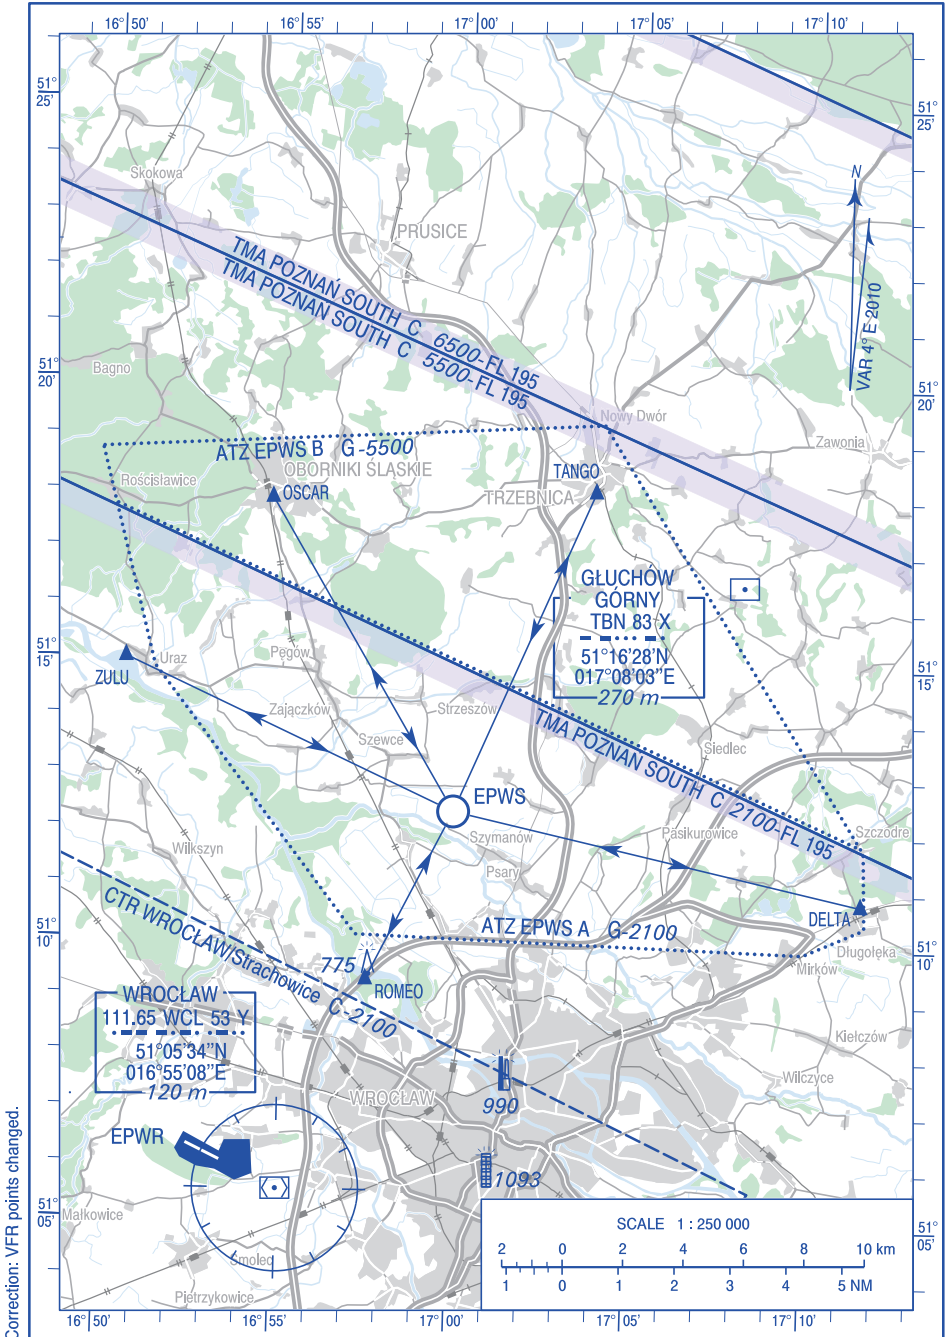

VISUAL
OPERATION
CHART

AD ELEV 407 ft

FIS POZNAŃ INFORMATION 126.300

AIRFIELD SZYMANÓW

Correcitor: VFR points changed.