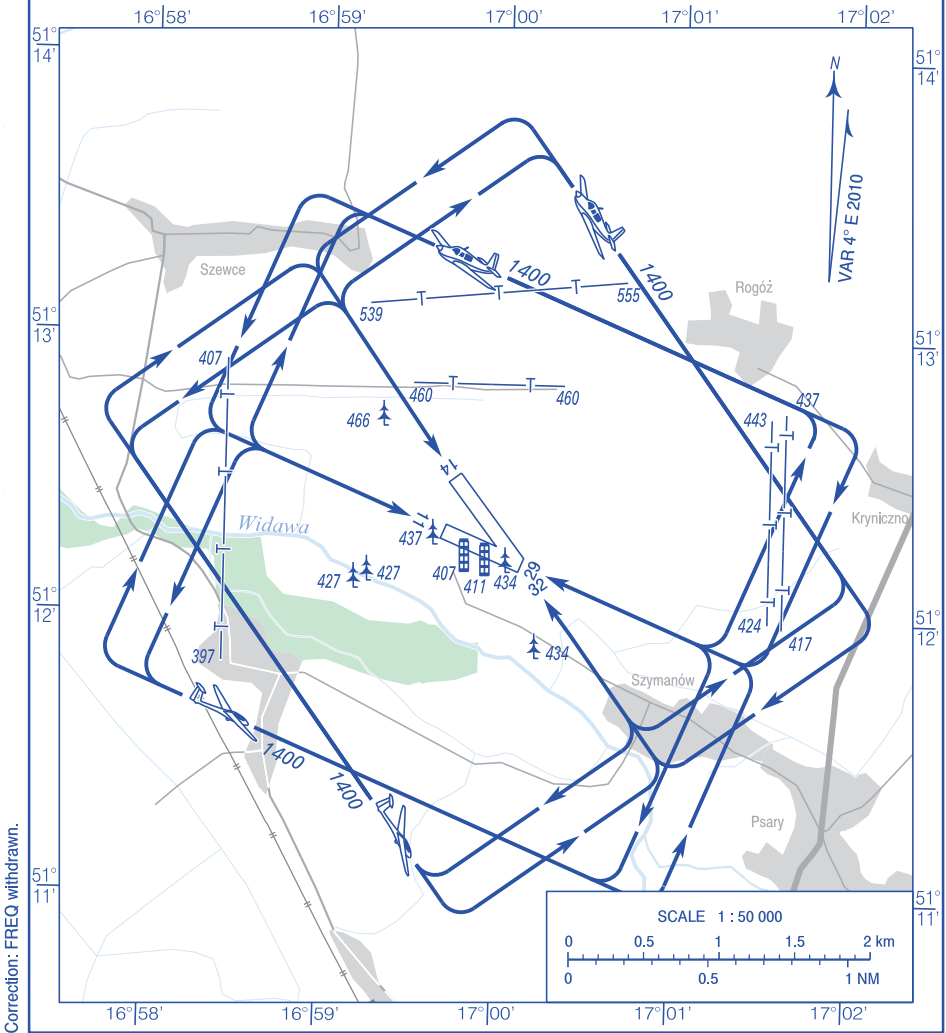

**VISUAL
OPERATION
CHART**

AD ELEV 407 ft

AIRFIELD SZYMANÓW

Correction: FREQ withdrawn.

AERODROME MINIMA				
AIRCRAFT TYPE	DAY		NIGHT	
	CEILING (ft)	VISIBILITY (m)	CEILING (ft)	VISIBILITY (m)
AEROPLANES	-	1500	1500	5000
HELICOPTERS	-	1500/800	1500	3000